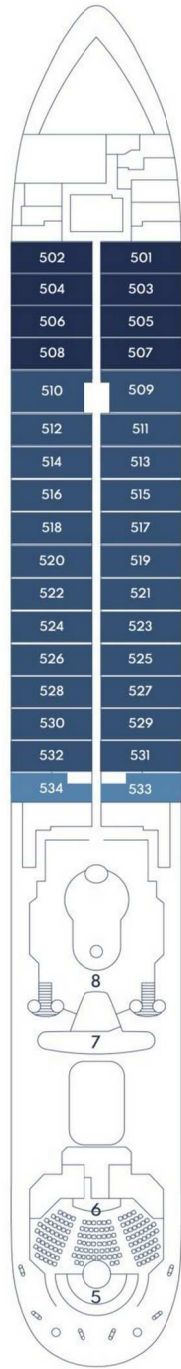

Upper Deck

Main Deck

Gallery Deck

Marina Deck

Deck Plans

Cabin Grades

	Ocean View	Shower & WC	TV & WiFi	Balcony	Bath	Fridge & Bar	Room Service	2nd Bathroom
Suite	Yes	Yes	Yes	Yes	Yes	Yes	Yes	Yes
Deluxe 1	Yes	**Yes	Yes	Yes	Yes	Yes	Yes	
Deluxe 2	Yes	**Yes	Yes	*In-Port	Yes	Yes	Yes	
Balcony Cabin	Yes	Yes	Yes	Yes		Yes	Yes	
Midships Forward	Yes	Yes	Yes					
Aft	Yes	Yes	Yes					
Midships Forward	Yes	Yes	Yes					
Aft	Yes	Yes	Yes					
Single	Yes	Yes	Yes					

*Balconies for this cabin grade are accessible when in-port.

**Deluxe 1 & 2 cabins have a shower over the bath.

Deck Plan Key

Venue	Number	Venue	Number	Venue	Number	Venue	Number
Dive Pool	1	Function Room	6	Shop	11	Marina	16
Pool Bar	2	Horizon Bar	7	Reception	12	Spa	17
Main Pool	3	Piano Bar	8	Debeljak's	13	Gym	18
Forward Pool	4	Library	9	Restaurant	14		
Quarter Deck Bar	5	Shore Excursions	10	Medical Centre	15		