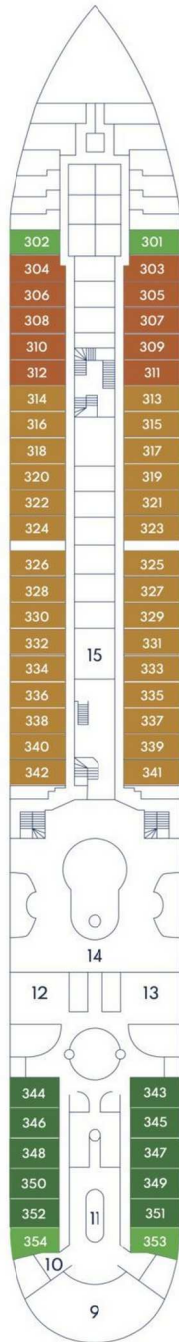

Upper Deck

Main Deck

Gallery Deck

Marina Deck

Deck Plans

Cabin Grades

	Ocean View	Shower & WC	TV & WiFi	Balcony	Bath	Fridge & Bar	Room Service	2nd Bathroom
Suite	Yes	Yes	Yes	Yes	Yes	Yes	Yes	Yes
Deluxe 1	Yes	**Yes	Yes	Yes	Yes	Yes	Yes	
Deluxe 2	Yes	**Yes	Yes	*In-Port	Yes	Yes	Yes	
Balcony Cabin	Yes	Yes	Yes	Yes		Yes	Yes	
Midships Forward	Yes	Yes	Yes					
Aft	Yes	Yes	Yes					
Midships Forward	Yes	Yes	Yes					
Aft	Yes	Yes	Yes					
Single	Yes	Yes	Yes					

*Balconies for this cabin grade are accessible when in-port.

**Deluxe 1 & 2 cabins have a shower over the bath.

Deck Plan Key

Venue	Number	Venue	Number	Venue	Number	Venue	Number
Dive Pool	1	Function Room	6	Shop	11	Marina	16
Pool Bar	2	Horizon Bar	7	Reception	12	Spa	17
Main Pool	3	Piano Bar	8	Debeljak's	13	Gym	18
Forward Pool	4	Library	9	Restaurant	14		
Quarter Deck Bar	5	Shore Excursions	10	Medical Centre	15		