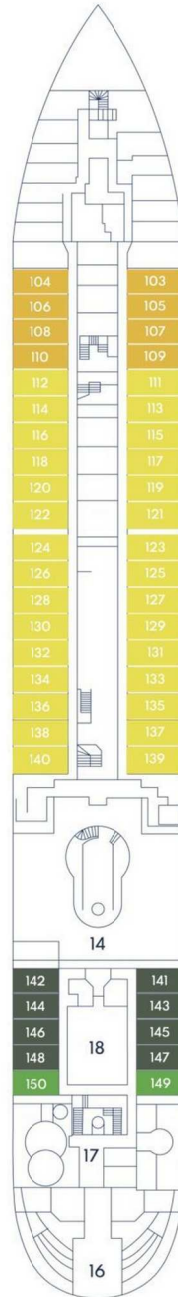

Upper Deck

Main Deck

Gallery Deck

Marina Deck

Deck Plans

Cabin Grades

	Ocean View	Shower & WC	TV & WiFi	Balcony	Bath	Fridge & Bar	Room Service	2nd Bathroom
Suite	Yes	Yes	Yes	Yes	Yes	Yes	Yes	Yes
Deluxe 1	Yes	**Yes	Yes	Yes	Yes	Yes	Yes	
Deluxe 2	Yes	**Yes	Yes	*In-Port	Yes	Yes	Yes	
Balcony Cabin	Yes	Yes	Yes	Yes		Yes	Yes	
Midships Forward	Yes	Yes	Yes					
Aft	Yes	Yes	Yes					
Midships Forward	Yes	Yes	Yes					
Aft	Yes	Yes	Yes					
Single	Yes	Yes	Yes					

*Balconies for this cabin grade are accessible when in-port.

**Deluxe 1 & 2 cabins have a shower over the bath.

Deck Plan Key

Venue	Number	Venue	Number	Venue	Number	Venue	Number
Dive Pool	1	Function Room	6	Shop	11	Marina	16
Pool Bar	2	Horizon Bar	7	Reception	12	Spa	17
Main Pool	3	Piano Bar	8	Debeljak's	13	Gym	18
Forward Pool	4	Library	9	Restaurant	14		
Quarter Deck Bar	5	Shore Excursions	10	Medical Centre	15		